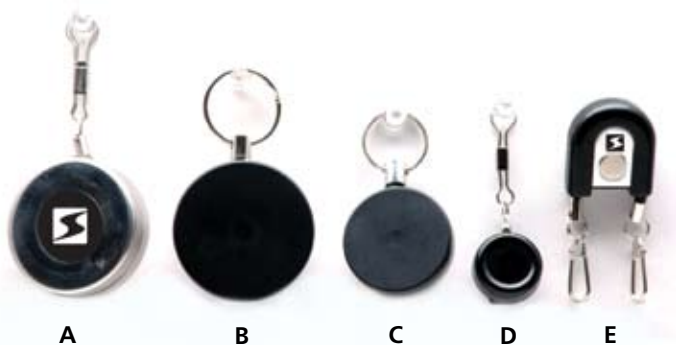

RETRACTORS