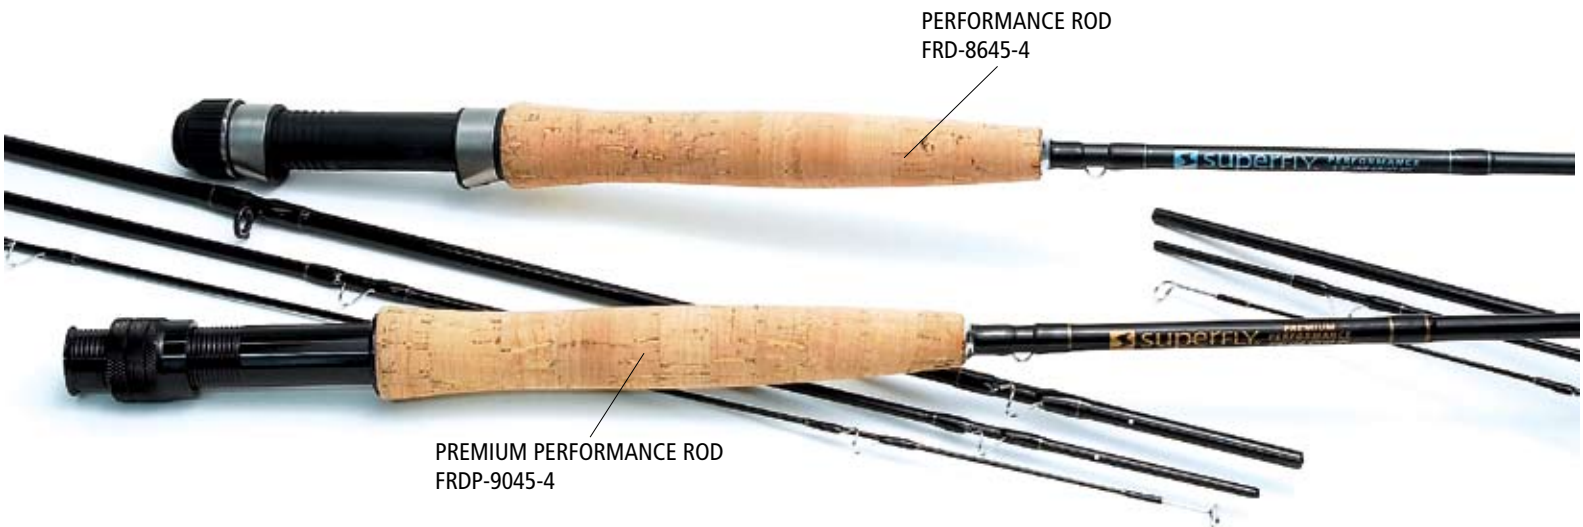

Whether you're new to the sport or an avid angler, Superfly has a fly rod for you. Our versatile, smooth action rods offer power and performance at a great price.

PERFORMANCE FLY RODS

These value priced rods are packed with features. From the light, medium-fast action to the high-end finishing, this is a quality rod at an affordable price.

- Graphite blank
- Durable cork handle
- Ceramic stripping guide to reduce line friction
- Oversized snake guides for easier casting
- Hook keeper

PERFORMANCE RODS

CODE	WEIGHT	LENGTH	SECTIONS
FRD-6645-4	4/5	6'6"	4 piece
FRD-8645-4	4/5	8'6"	4 piece
FRD-7656-4	5/6	7'6"	4 piece
FRD-8656-4	5/6	8'6"	4 piece
FRD-9056-2	5/6	9'0"	2 piece
FRD-908-4	8*	9'0"	4 piece
FRD-908-2	8*	9'0"	2 piece

* Includes fighting butt

PREMIUM PERFORMANCE FLY RODS

The fine balance of power and sensitivity has been mastered in these fly rods. The smooth, fast action is designed for speed, distance and tight loops making casting efficient and effortless.

- High modulus graphite blank
- Premium cork handle
- Corrosion resistant aluminum reel seat
- Ceramic stripping guide to reduce line friction and increase line speed
- Oversized snake guides for easier casting
- Hook keeper

PREMIUM PERFORMANCE RODS

CODE	WEIGHT	LENGTH	SECTIONS
FRDP-9045-4	4/5	9'0"	4 piece
FRDP-9056-4	5/6	9'0"	4 piece
FRDP-9056-2	5/6	9'0"	2 piece